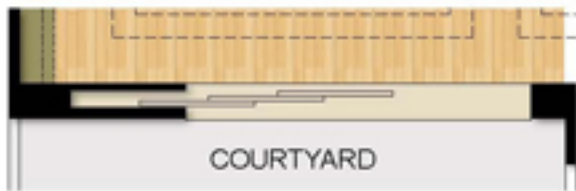

FIRST FLOOR

SECOND FLOOR

OPT. 15080 MULTI-SLIDE POCKET GLASS DOOR AT COURTYARD

OPT. 15080 MULTI-SLIDE POCKET GLASS DOOR AT GREAT ROOM

OPT. FIREPLACE

OPT. FIREPLACE AT LOGGIA

OPT. FIREPLACE AT OWNER'S SUITE

OPT. SLIDING DOOR AT OWNER'S SUITE

OPT. FLEX ROOM

OPT. BEDROOM 6 & BATH 6

OPT. 15080 STACKING MULT-SLIDE DOOR AT HALL