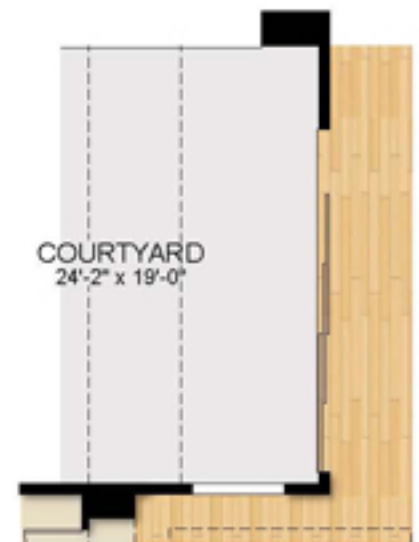

FIRST FLOOR

SECOND FLOOR

OPT. 15080 MULTI-SLIDE POCKET GLASS DOOR AT COURTYARD

OPT. 15080 MULTI-SLIDE POCKET GLASS DOOR AT GREAT ROOM

OPT. FIREPLACE

OPT. FIREPLACE AT LOGGIA

OPT. FIREPLACE AT OWNER'S SUITE

OPT. SLIDING DOOR AT OWNER'S SUITE

OPT. FLEX ROOM

OPT. BEDROOM 6 & BATH 6

OPT. 15080 STACKING MULT-SLIDE DOOR AT HALL